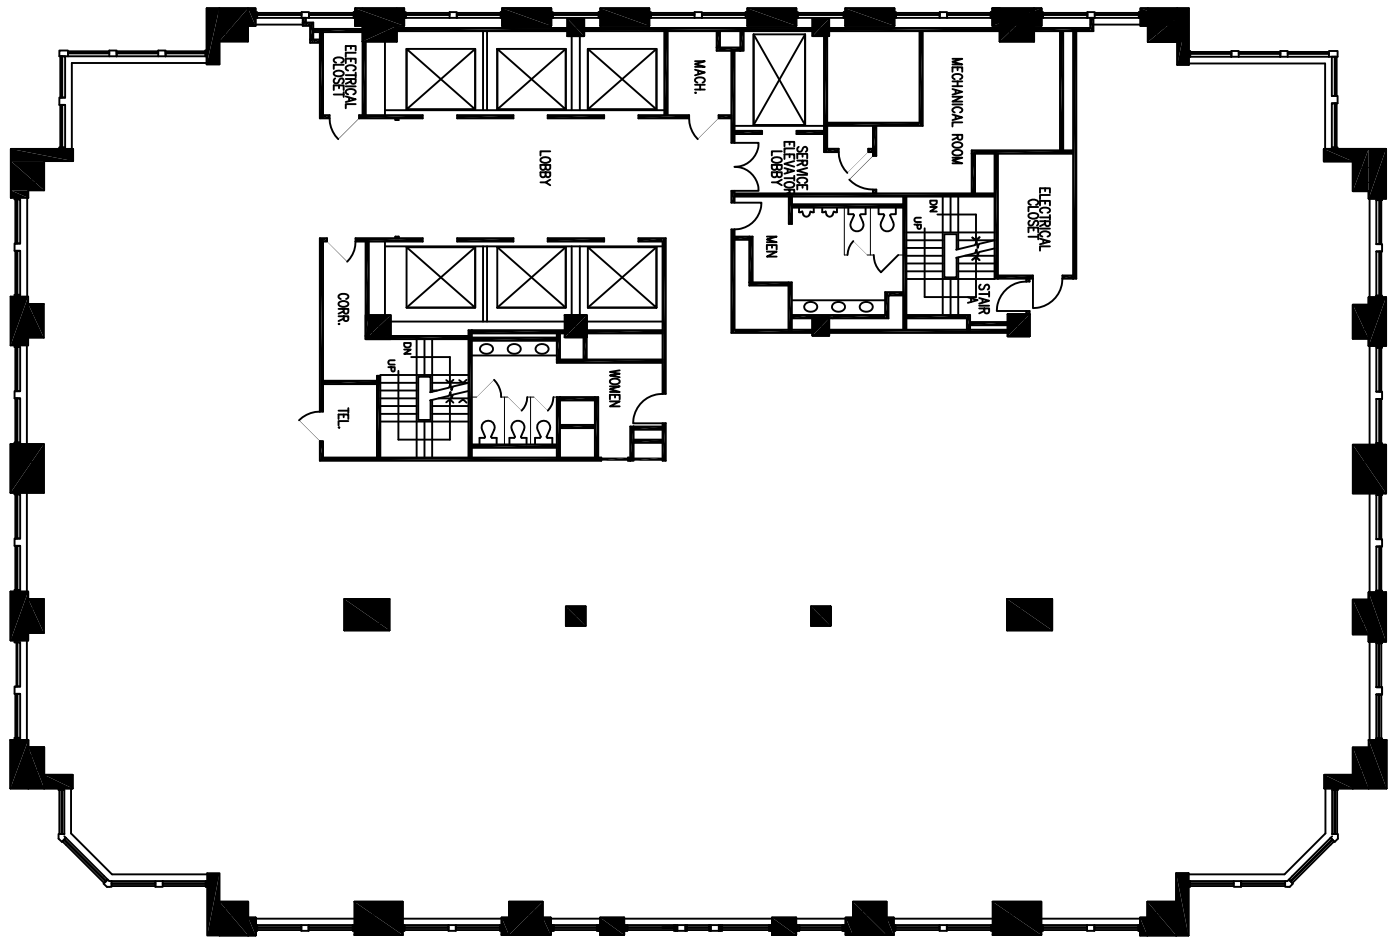

WEST 45TH STREET

WEST 46TH STREET

AVENUE OF AMERICAS

1177 AVENUE OF THE AMERICAS  
NEW YORK, NEW YORK  
Entire 39th Floor - 15,375 RSF

ALL INFORMATION IS FROM SOURCES DEEMED RELIABLE AND SUBMITTED SUBJECT TO ERRORS,  
OMISSIONS, CHANGES OF PRICE, RENTAL, PRIOR SALE AND WITHDRAWAL WITHOUT NOTICE.