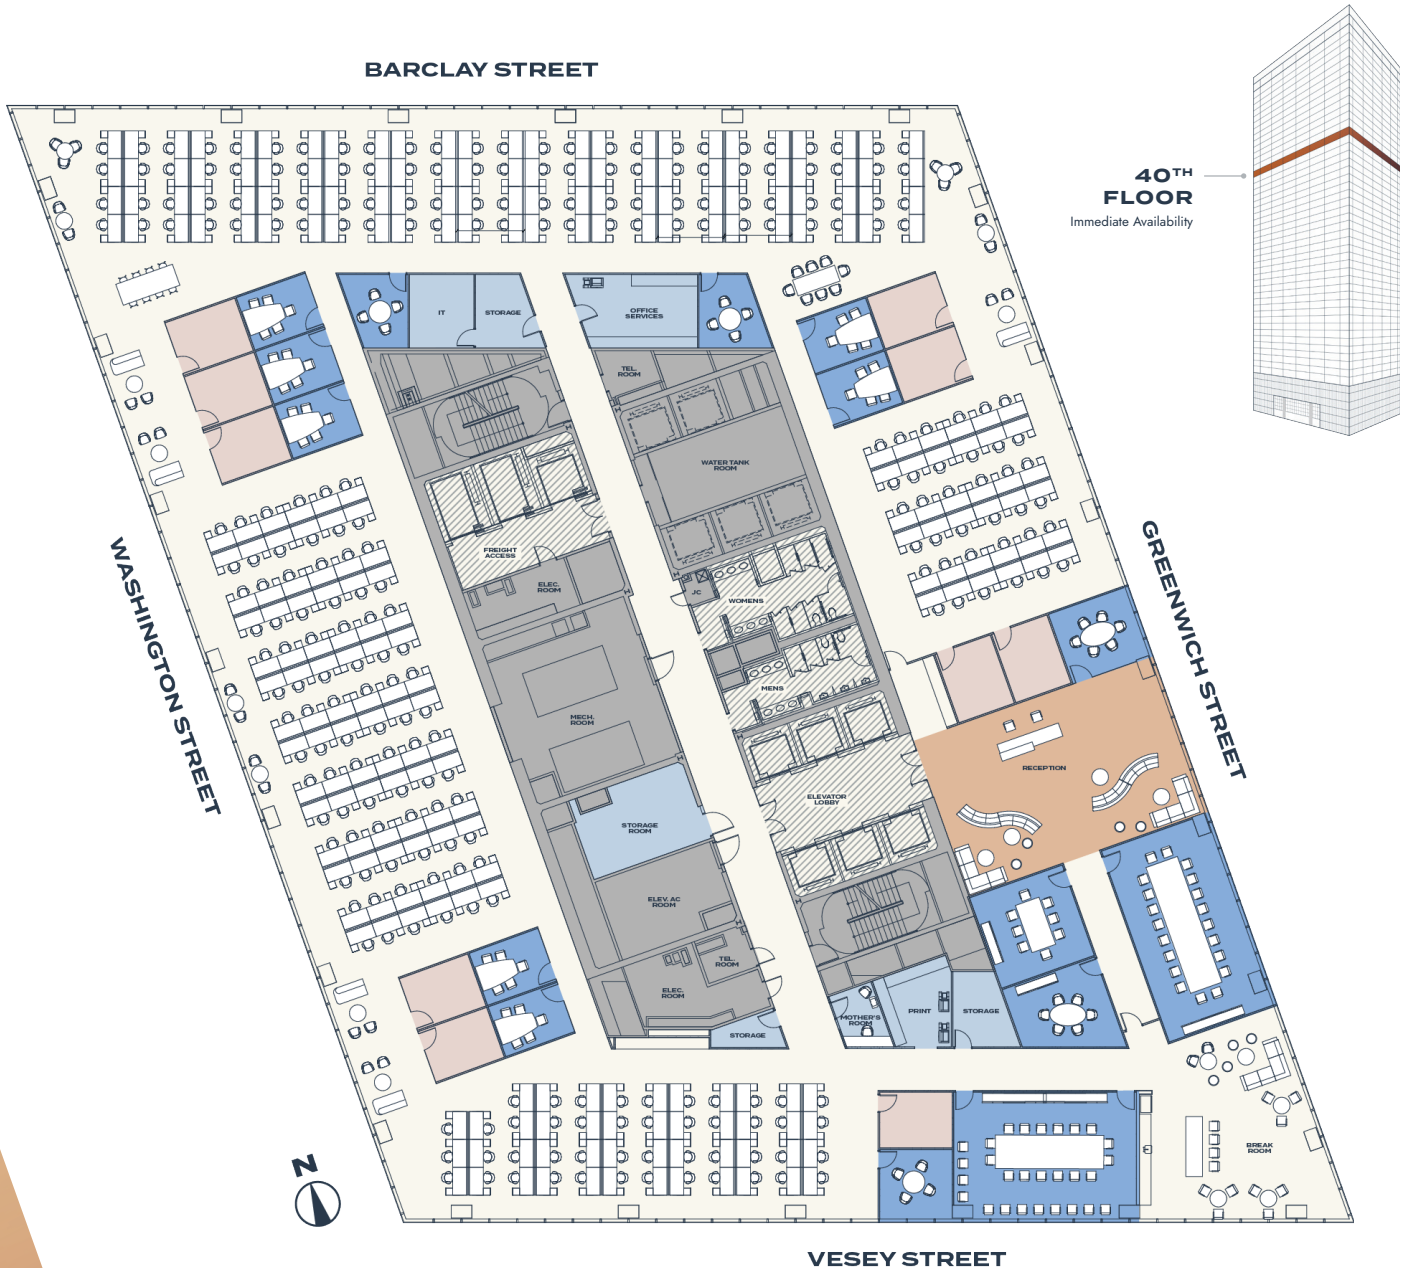

WORLD
TRADE
CENTER

40TH FLOOR

40,889 RSF

PROPOSED OPEN LAYOUT

WORKSPACE	SEATS
Private Office	10
Workstation	266
Reception	2
TOTAL HEADCOUNT	278
COLLABORATIVE SPACE	SEATS
Conference Room	115
Open Seating	97

SUPPORT	SEATS
Pantry	1
Copy Area	1
Storage	4
IT	1
Office Services	1
Mother's Room	1