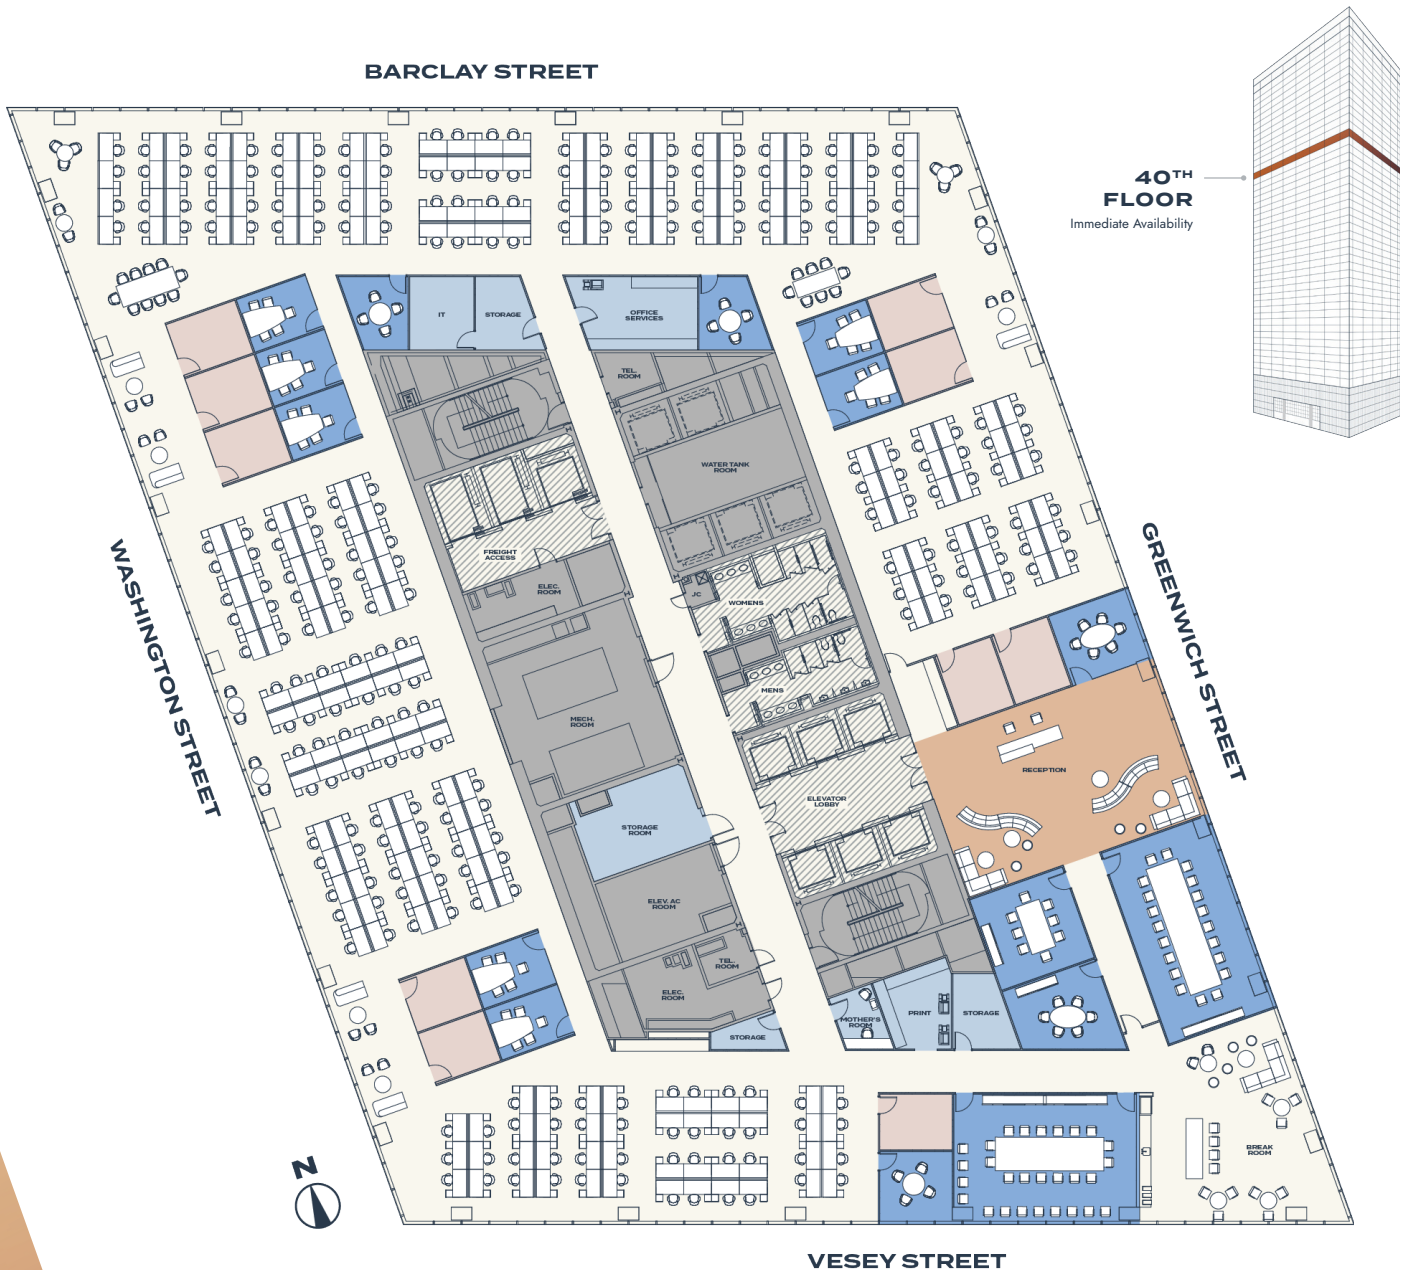

WORLD
TRADE
CENTER

40TH FLOOR

40,889 RSF

PROPOSED CREATIVE LAYOUT

WORKSPACE	SEATS
Private Office	10
Workstation	262
Reception	2
TOTAL HEADCOUNT	274
COLLABORATIVE SPACE	SEATS
Conference Room	115
Open Seating	100

SUPPORT	SEATS
Pantry	1
Copy Area	1
Storage	4
IT	1
Office Services	1
Mother's Room	1