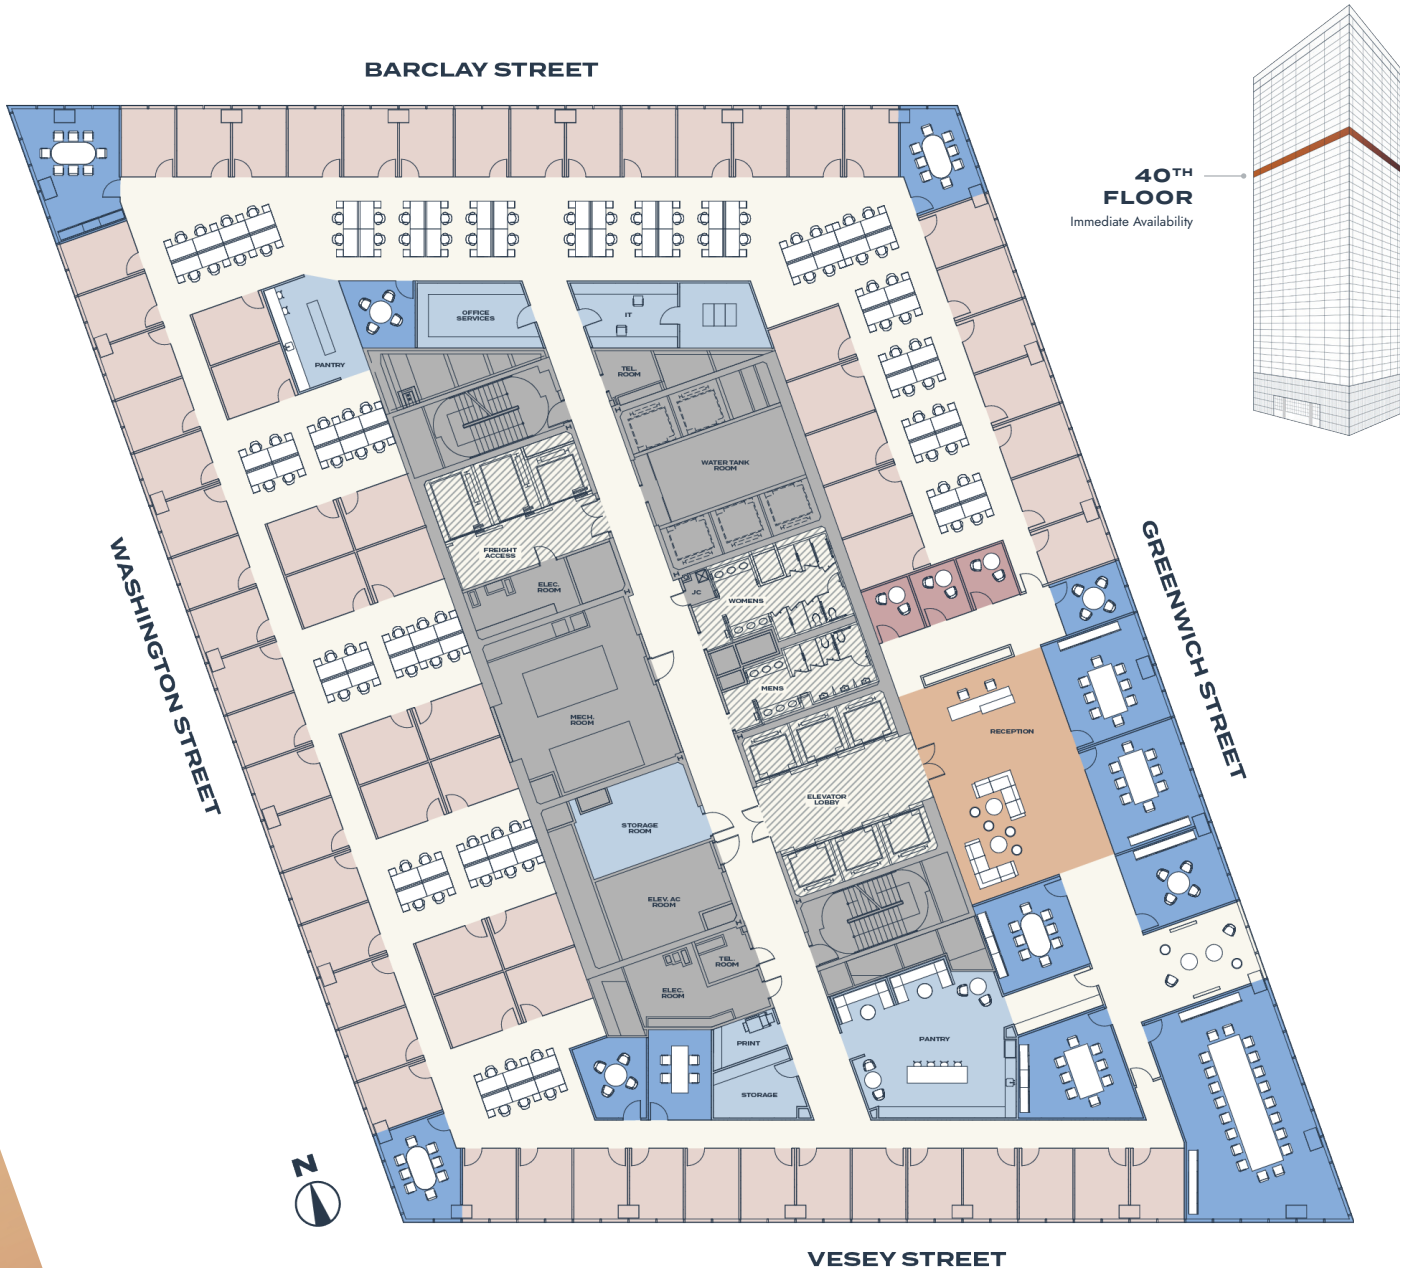

WORLD
TRADE
CENTER

40TH FLOOR

40,889 RSF

PROPOSED OFFICE INTENSIVE LAYOUT

WORKSPACE	SEATS
Private Office	70
Workstation	92
Reception	2
Phone Room	3
TOTAL HEADCOUNT	167

SUPPORT	SEATS
Pantry	2
Copy Area	1
Storage	2
IT	1
Office Services	1

COLLABORATIVE SPACE	SEATS
Conference Room	96
Open Seating	36