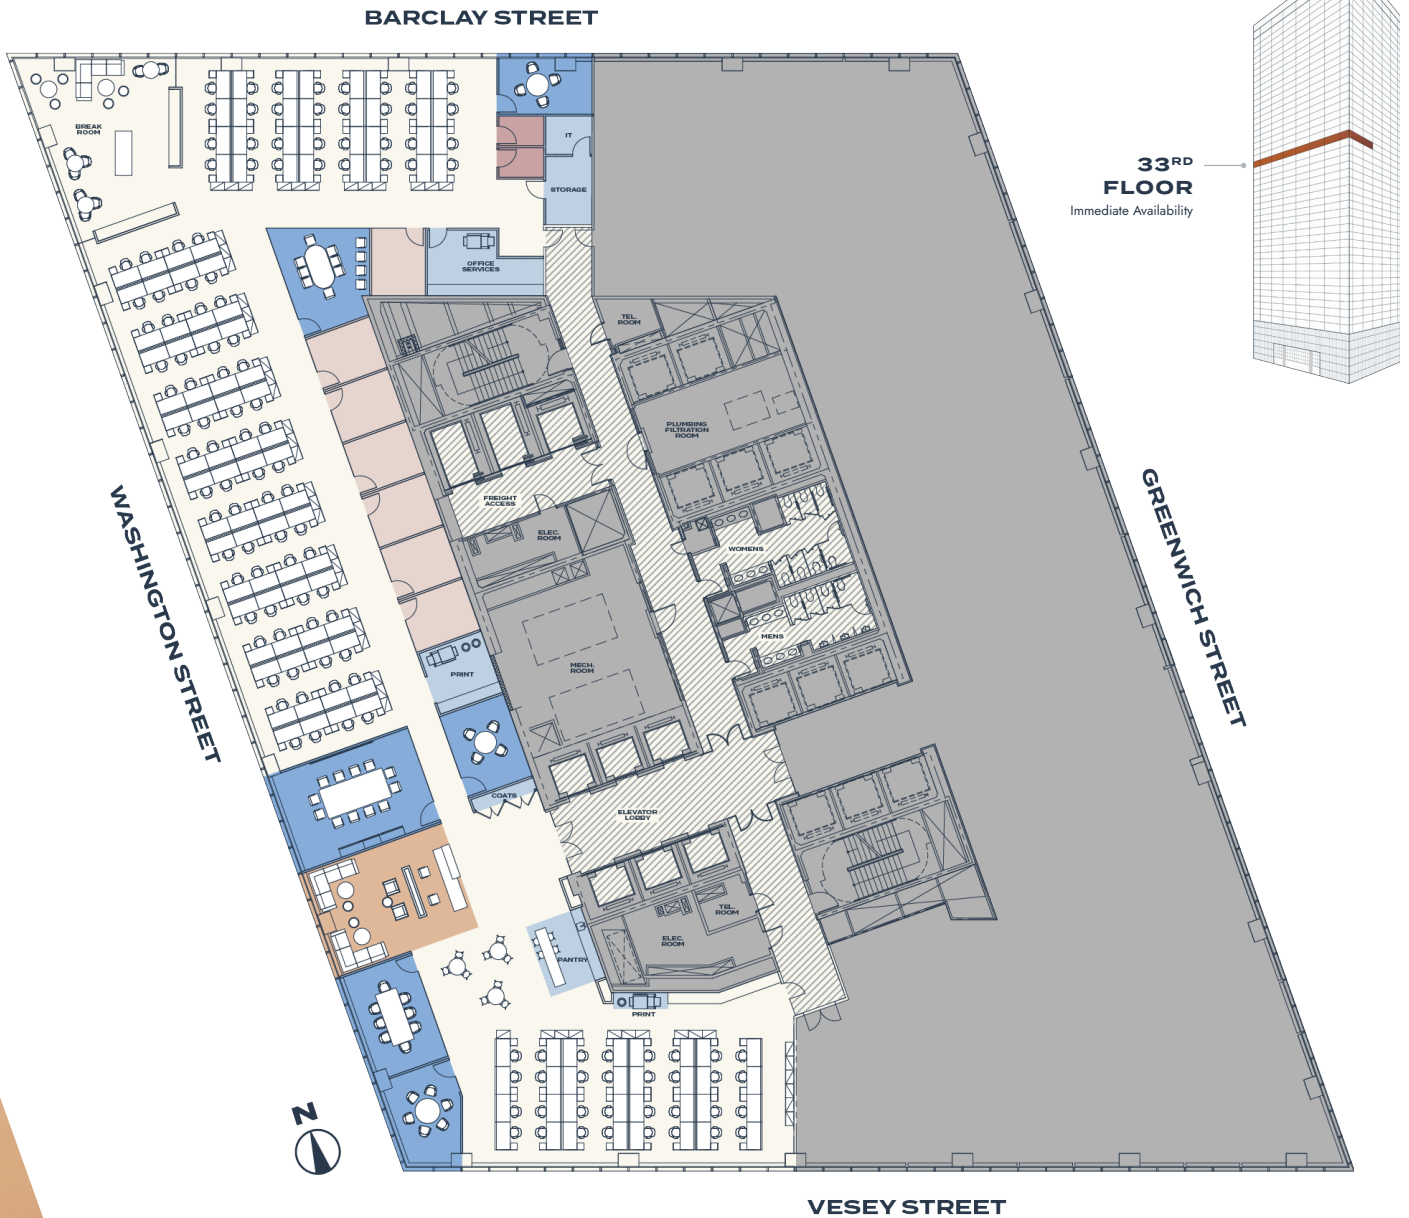

WORLD
TRADE
CENTER

33RD FLOOR

20,275 RSF

PROPOSED OPEN LAYOUT

WORKSPACE	SEATS
Private Office	7
Workstation	128
Reception	2
Phone Room	2
TOTAL HEADCOUNT	139
COLLABORATIVE SPACE	SEATS
Conference Room	46
Open Seating	39

SUPPORT	SEATS
Pantry	3
Copy Area	2
Storage	1
IT	1
Office Services	1
Coat Closet	1