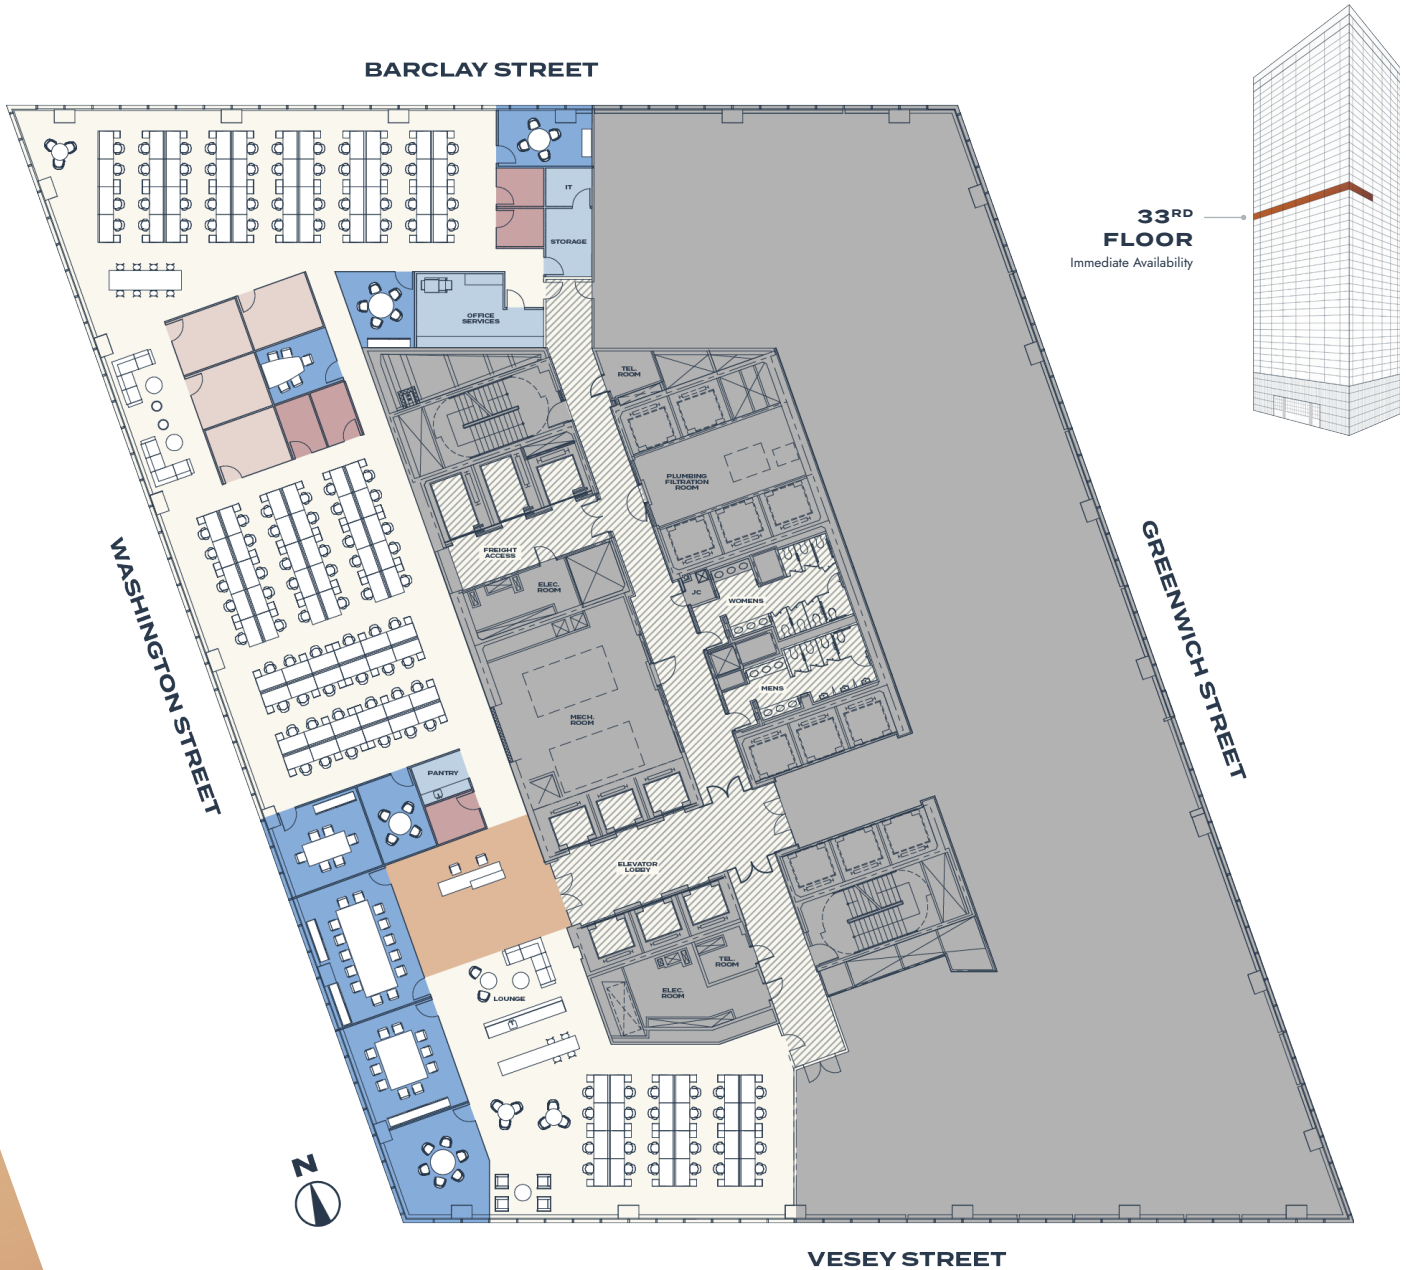

WORLD  
TRADE  
CENTER

# 33<sup>RD</sup> FLOOR

20,275 RSF

PROPOSED CREATIVE LAYOUT

**33<sup>RD</sup>  
FLOOR**  
Immediate Availability

WORKSPACE	SEATS
Private Office	4
Workstation	122
Reception	2
Phone Room	5
<b>TOTAL HEADCOUNT</b>	<b>133</b>

SUPPORT	SEATS
Pantry	2
Storage	1
IT	1
Office Services	1

COLLABORATIVE SPACE	SEATS
Conference Room	54
Open Seating	38