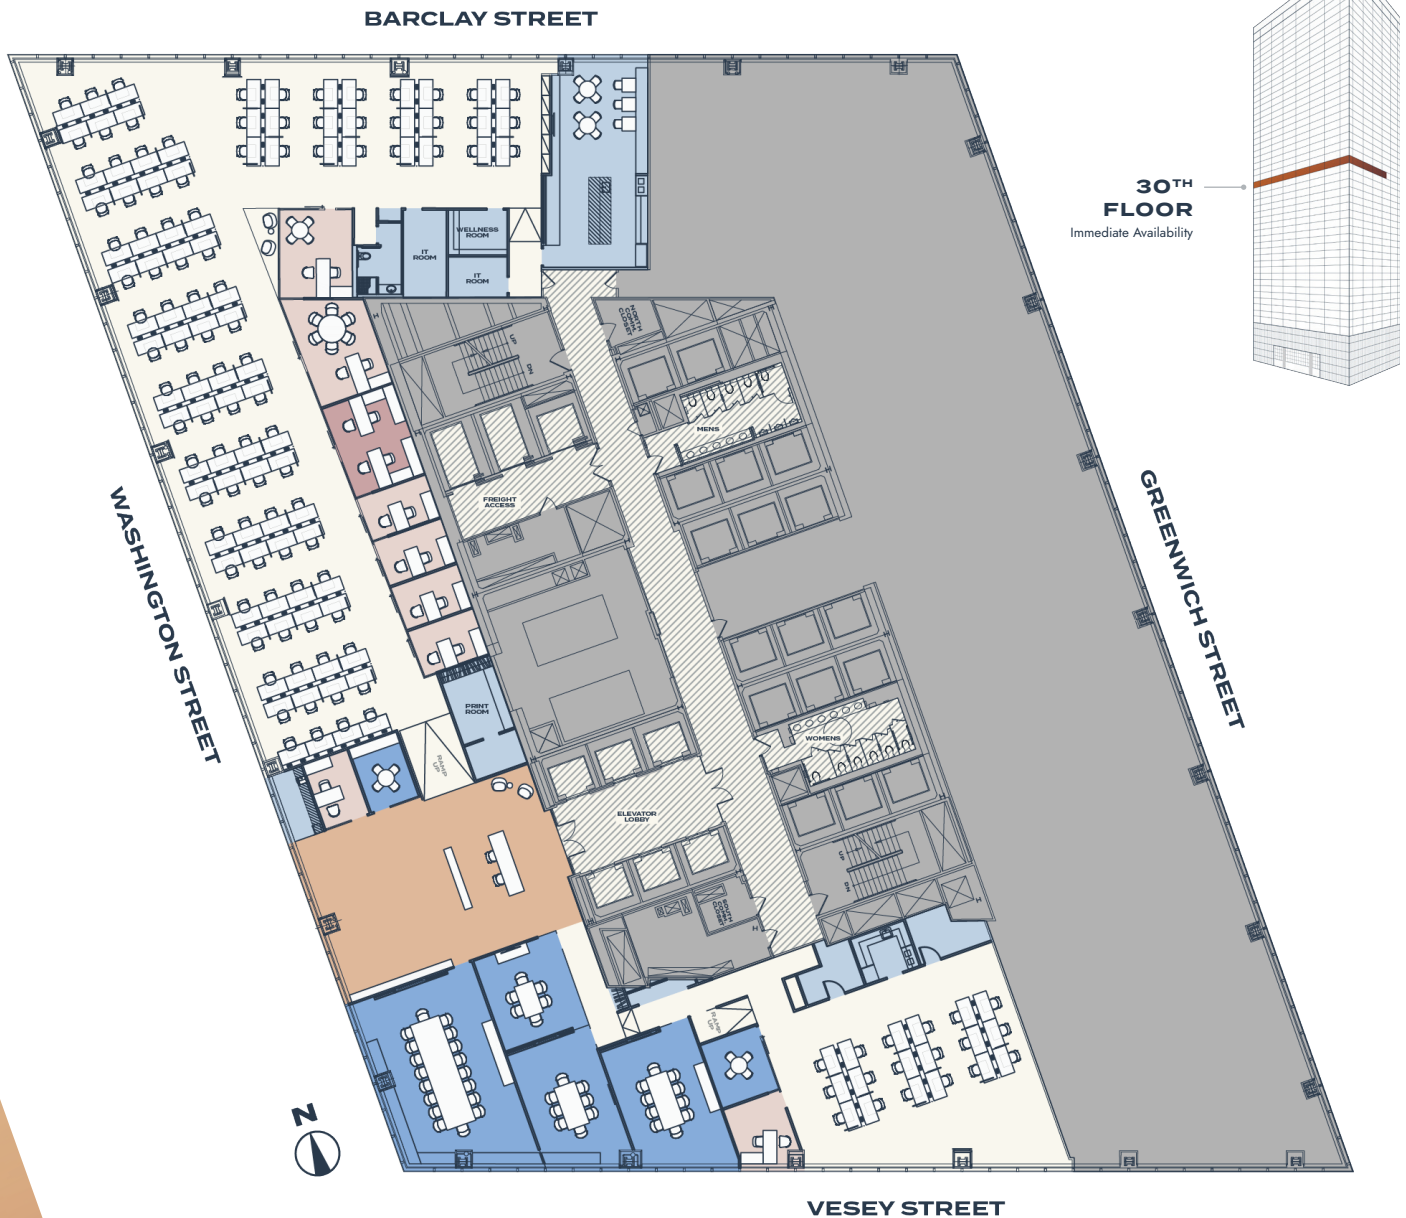

WORLD  
TRADE  
CENTER

# 30<sup>TH</sup> FLOOR

25,002 RSF

EXISTING CONDITIONS

WORKSPACE	SEATS	SUPPORT	SEATS
Private Office	8	Pantry	2
Shared Office	2	Coffee Bar	1
Workstation	116	Restroom	1
Reception	2	Wellness Room	1
<b>TOTAL HEADCOUNT</b>	<b>128</b>	Coat Closet	3
<b>COLLABORATIVE SPACE</b>	<b>SEATS</b>	Copy Area	2
Conference Room	50	Storage	2
		IT	2