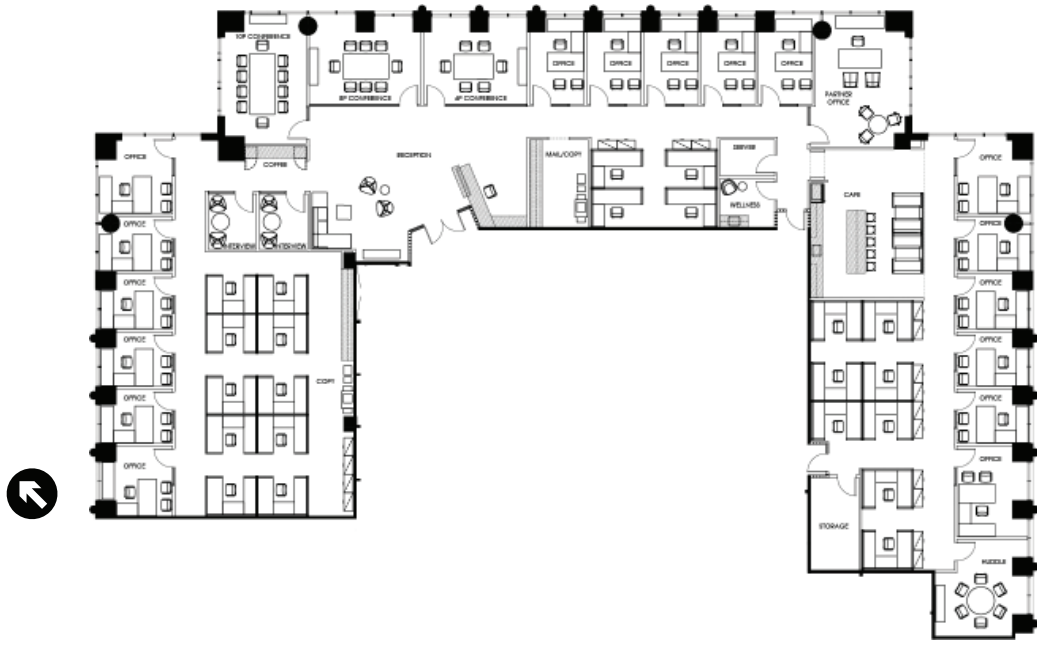

11,526 RSF

WORK SPACE

22	6' X 8' WORKSTATIONS
17	ASSOCIATE OFFICES
1	PARTNER OFFICE
40	TOTAL SEATS

COLLABORATION SPACE

1	LARGE CONFERENCE ROOM
2	MEDIUM CONFERENCE ROOMS
1	Huddle ROOM
2	INTERVIEW ROOMS