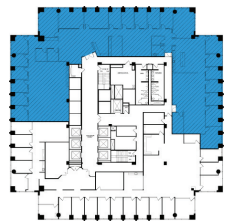

11,526 RSF

WORK SPACE

22	6' X 8' WORKSTATIONS
17	ASSOCIATE OFFICES
1	PARTNER OFFICE
40	TOTAL SEATS

COLLABORATION SPACE

1	LARGE CONFERENCE ROOM
2	MEDIUM CONFERENCE ROOMS
1	Huddle ROOM
2	INTERVIEW ROOMS