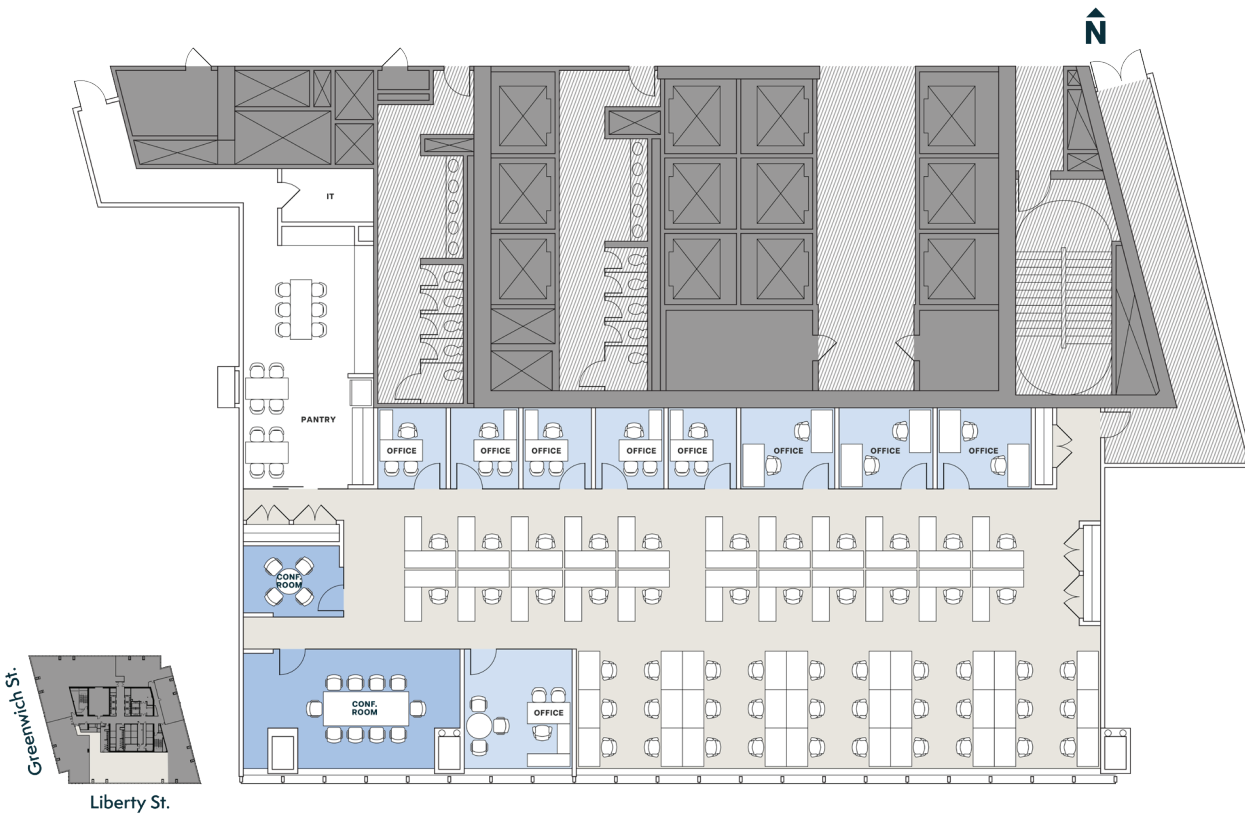

WORLD
TRADE
CENTER

44th Floor (P)

9,192 RSF

EXISTING CONDITIONS

GENERAL INFORMATION

Total Seats	64
-------------	----

WORKSPACE & SUPPORT

	COUNT
Offices	9
Conference Rooms	2
Workstations	52
Pantry	1
Storage / IT	1