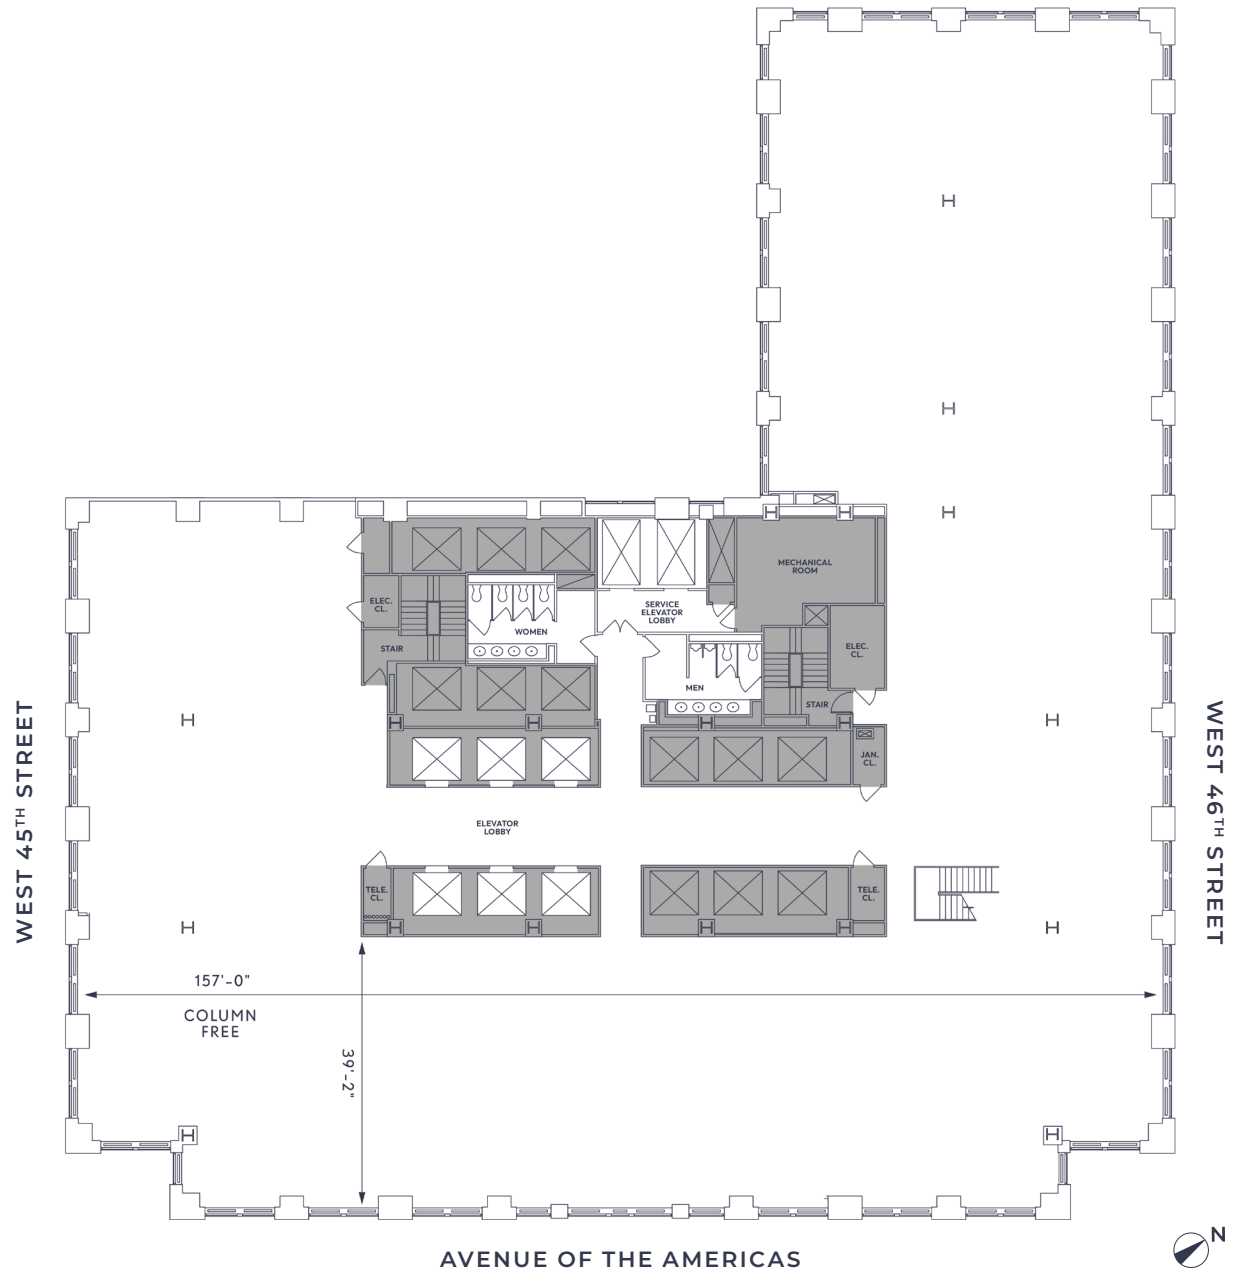

# FLOOR 7

24,632 SF (E)  
CORE & SHELL

Immediate Availability

FLOOR 7

SILVERSTEIN  
PROPERTIES

1177 AVENUE OF THE AMERICAS